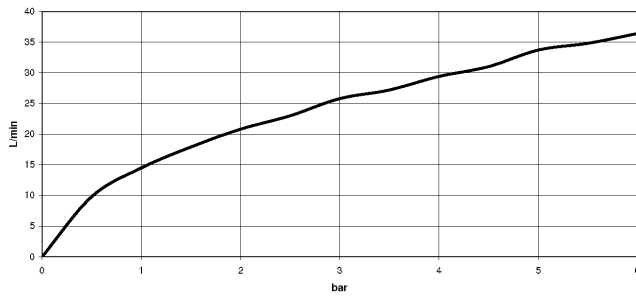

Required miscellaneous

TARA Regulator handle - Chrome 11 431 892-00

ST 060 113 4809

mm [inches]

Flow rate chart

Certificates

Belgaqua_22_281_2 LGA_29986.
7_5.

WRAS_2204005.